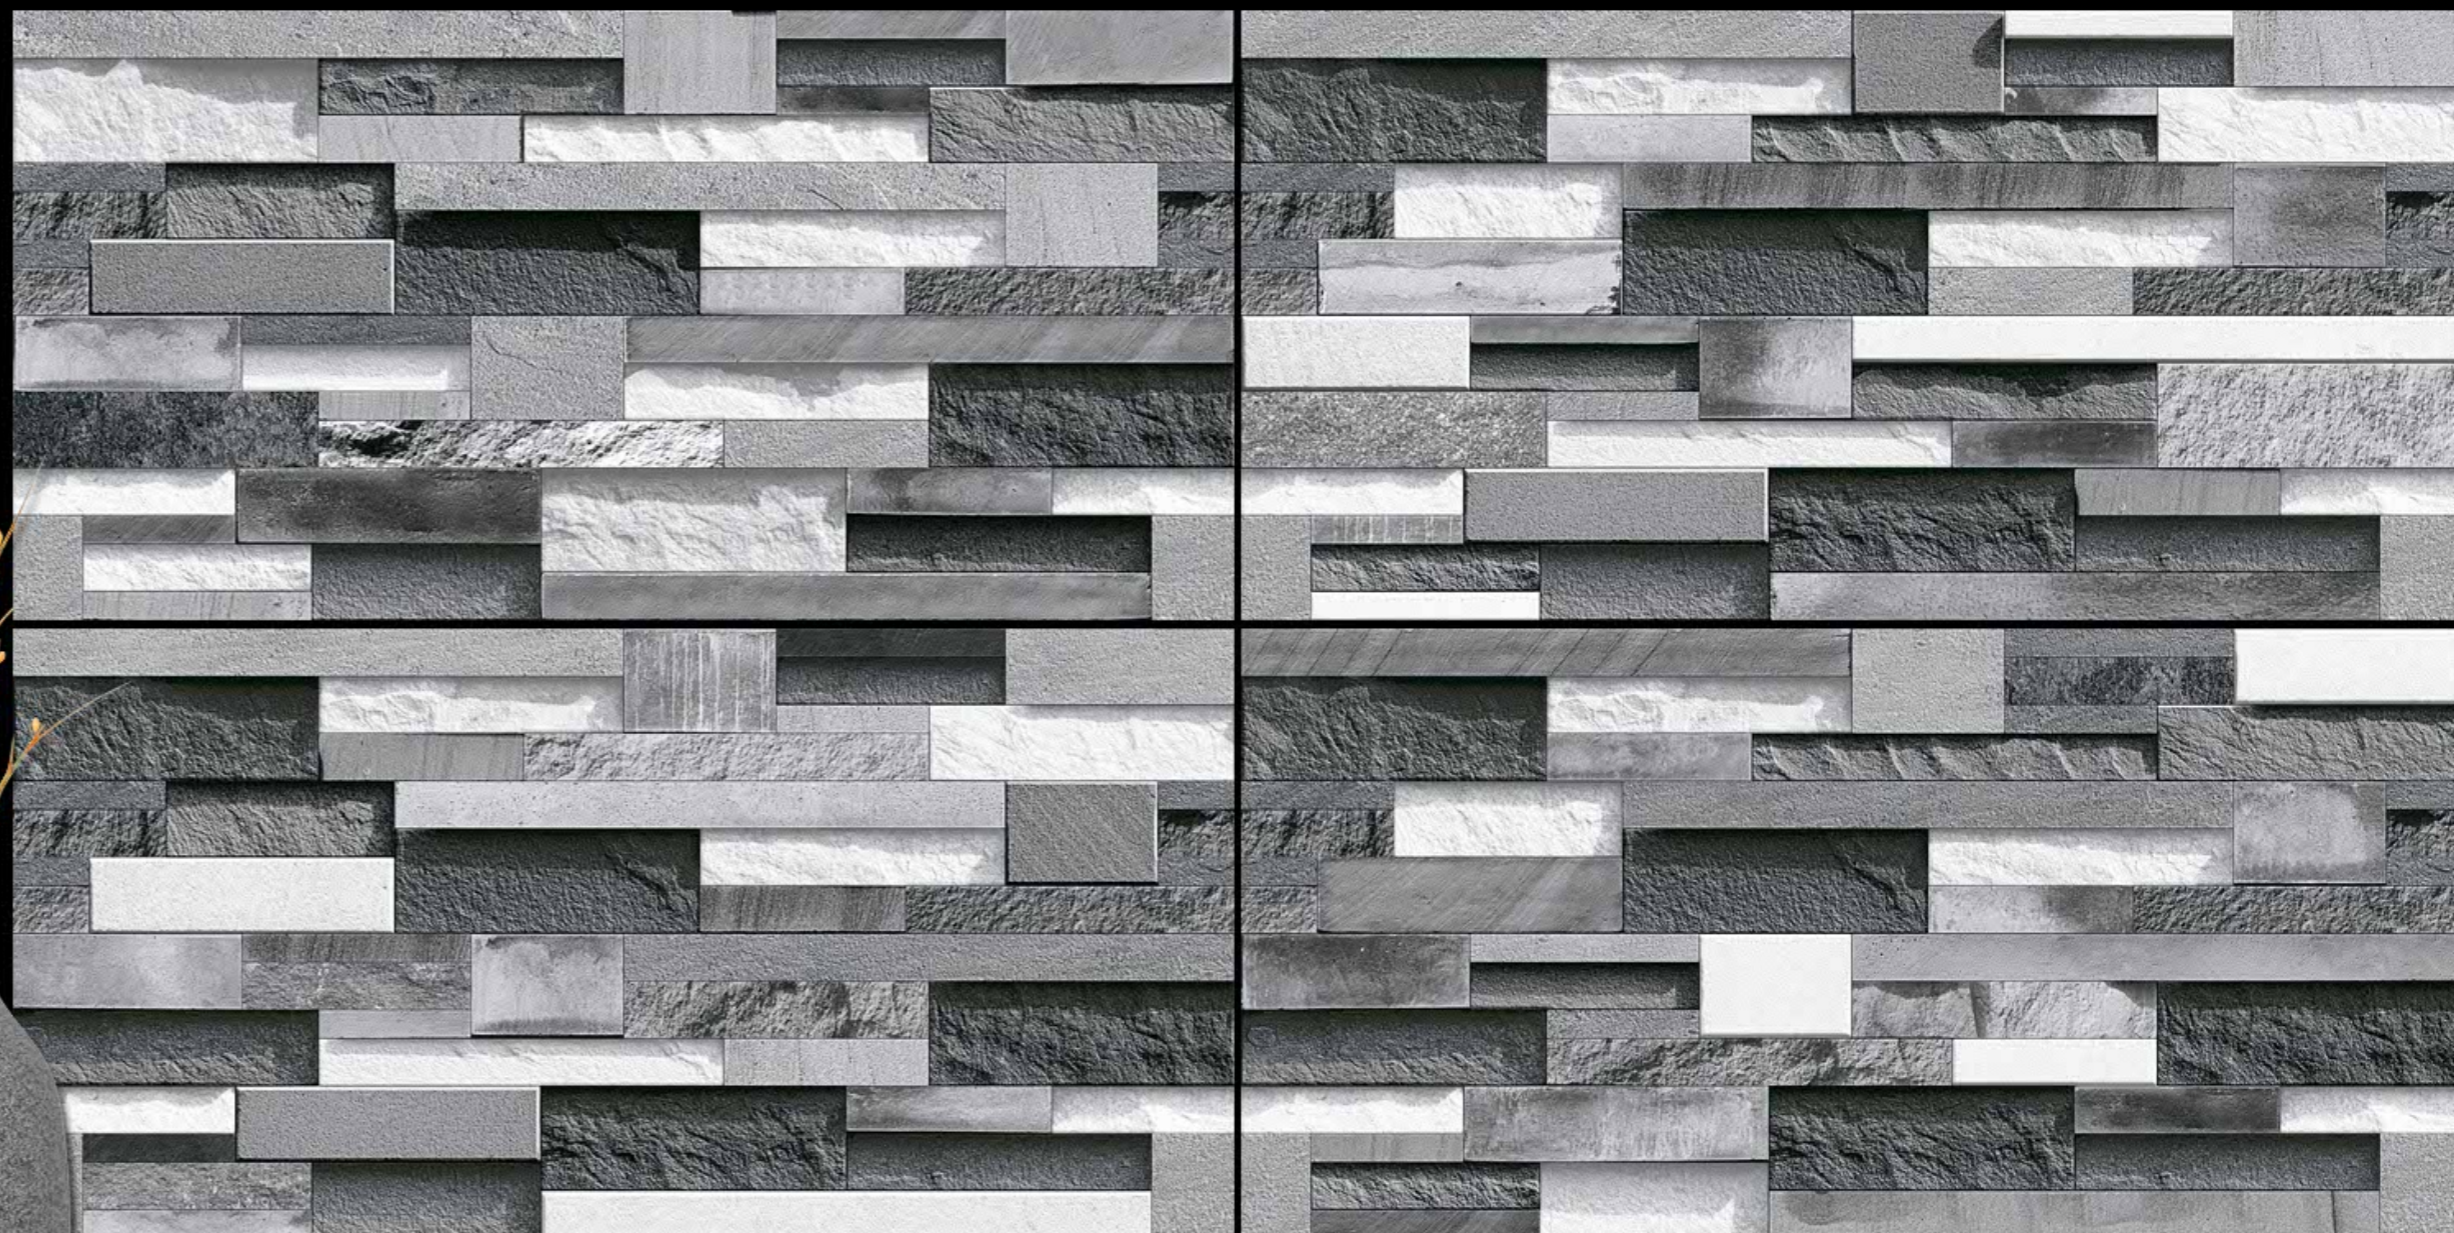

# 11013 (RANDOM)

HIGH DEPTH  
ELEVATION  
300x600 mm

Fire Resistance

Random Design

Eco Friendly

Waterproof