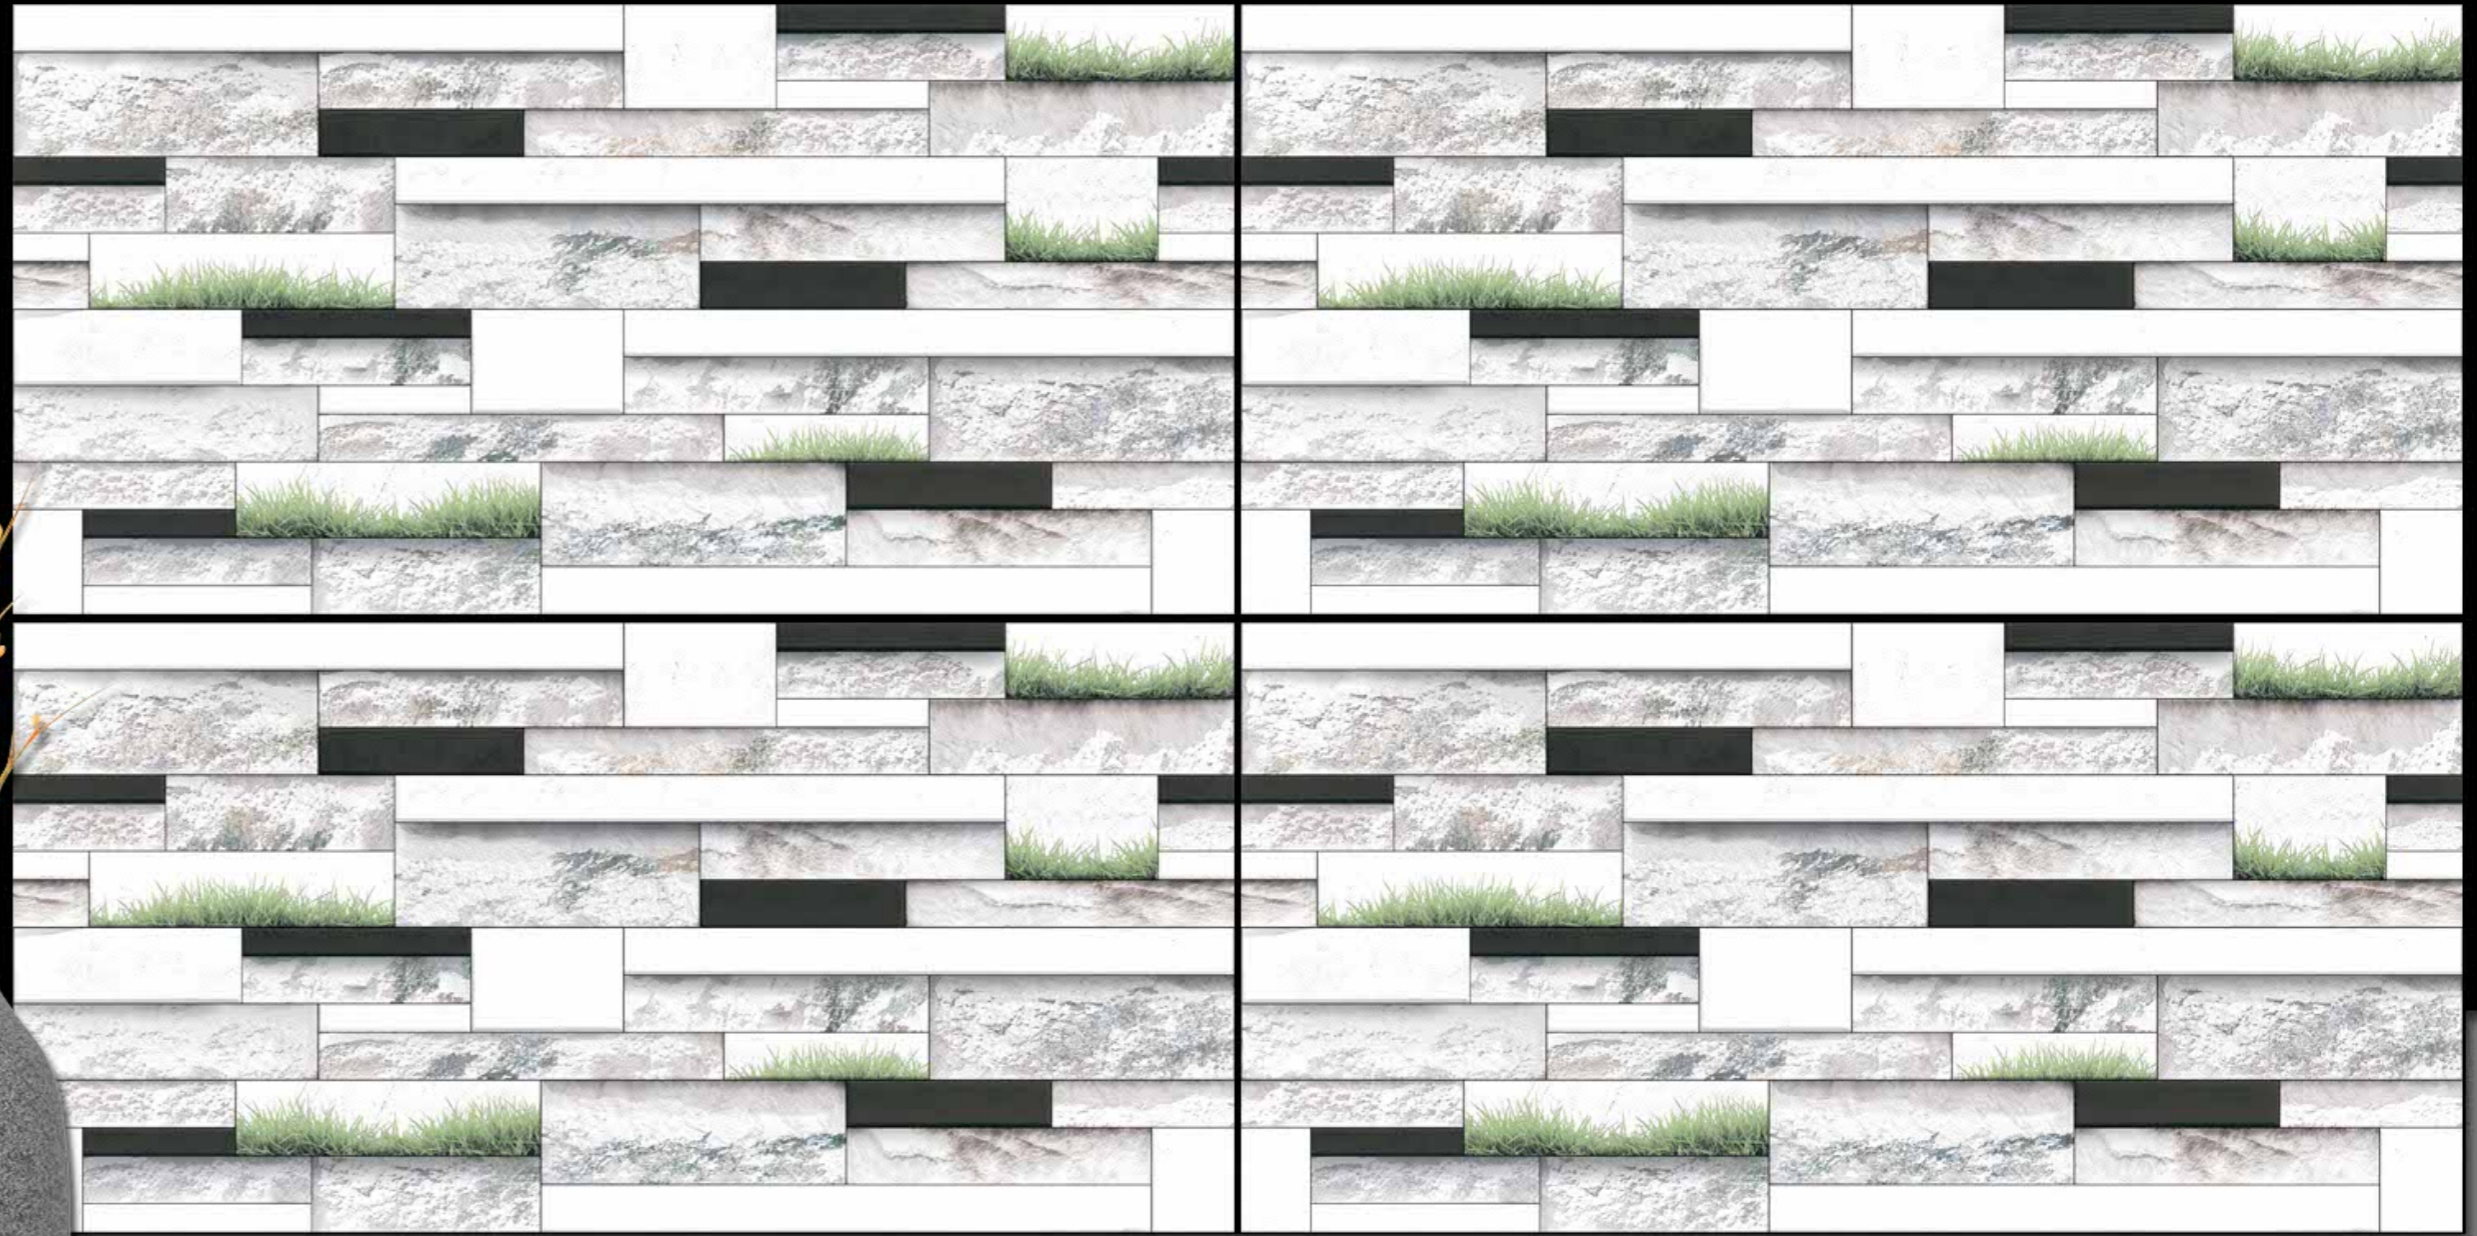

Waterproof

11035

HIGH DEPTH  
ELEVATION  
300x600 mm

Fire  
Resistance

Random  
Design

Eco  
Friendly

Waterproof

11047