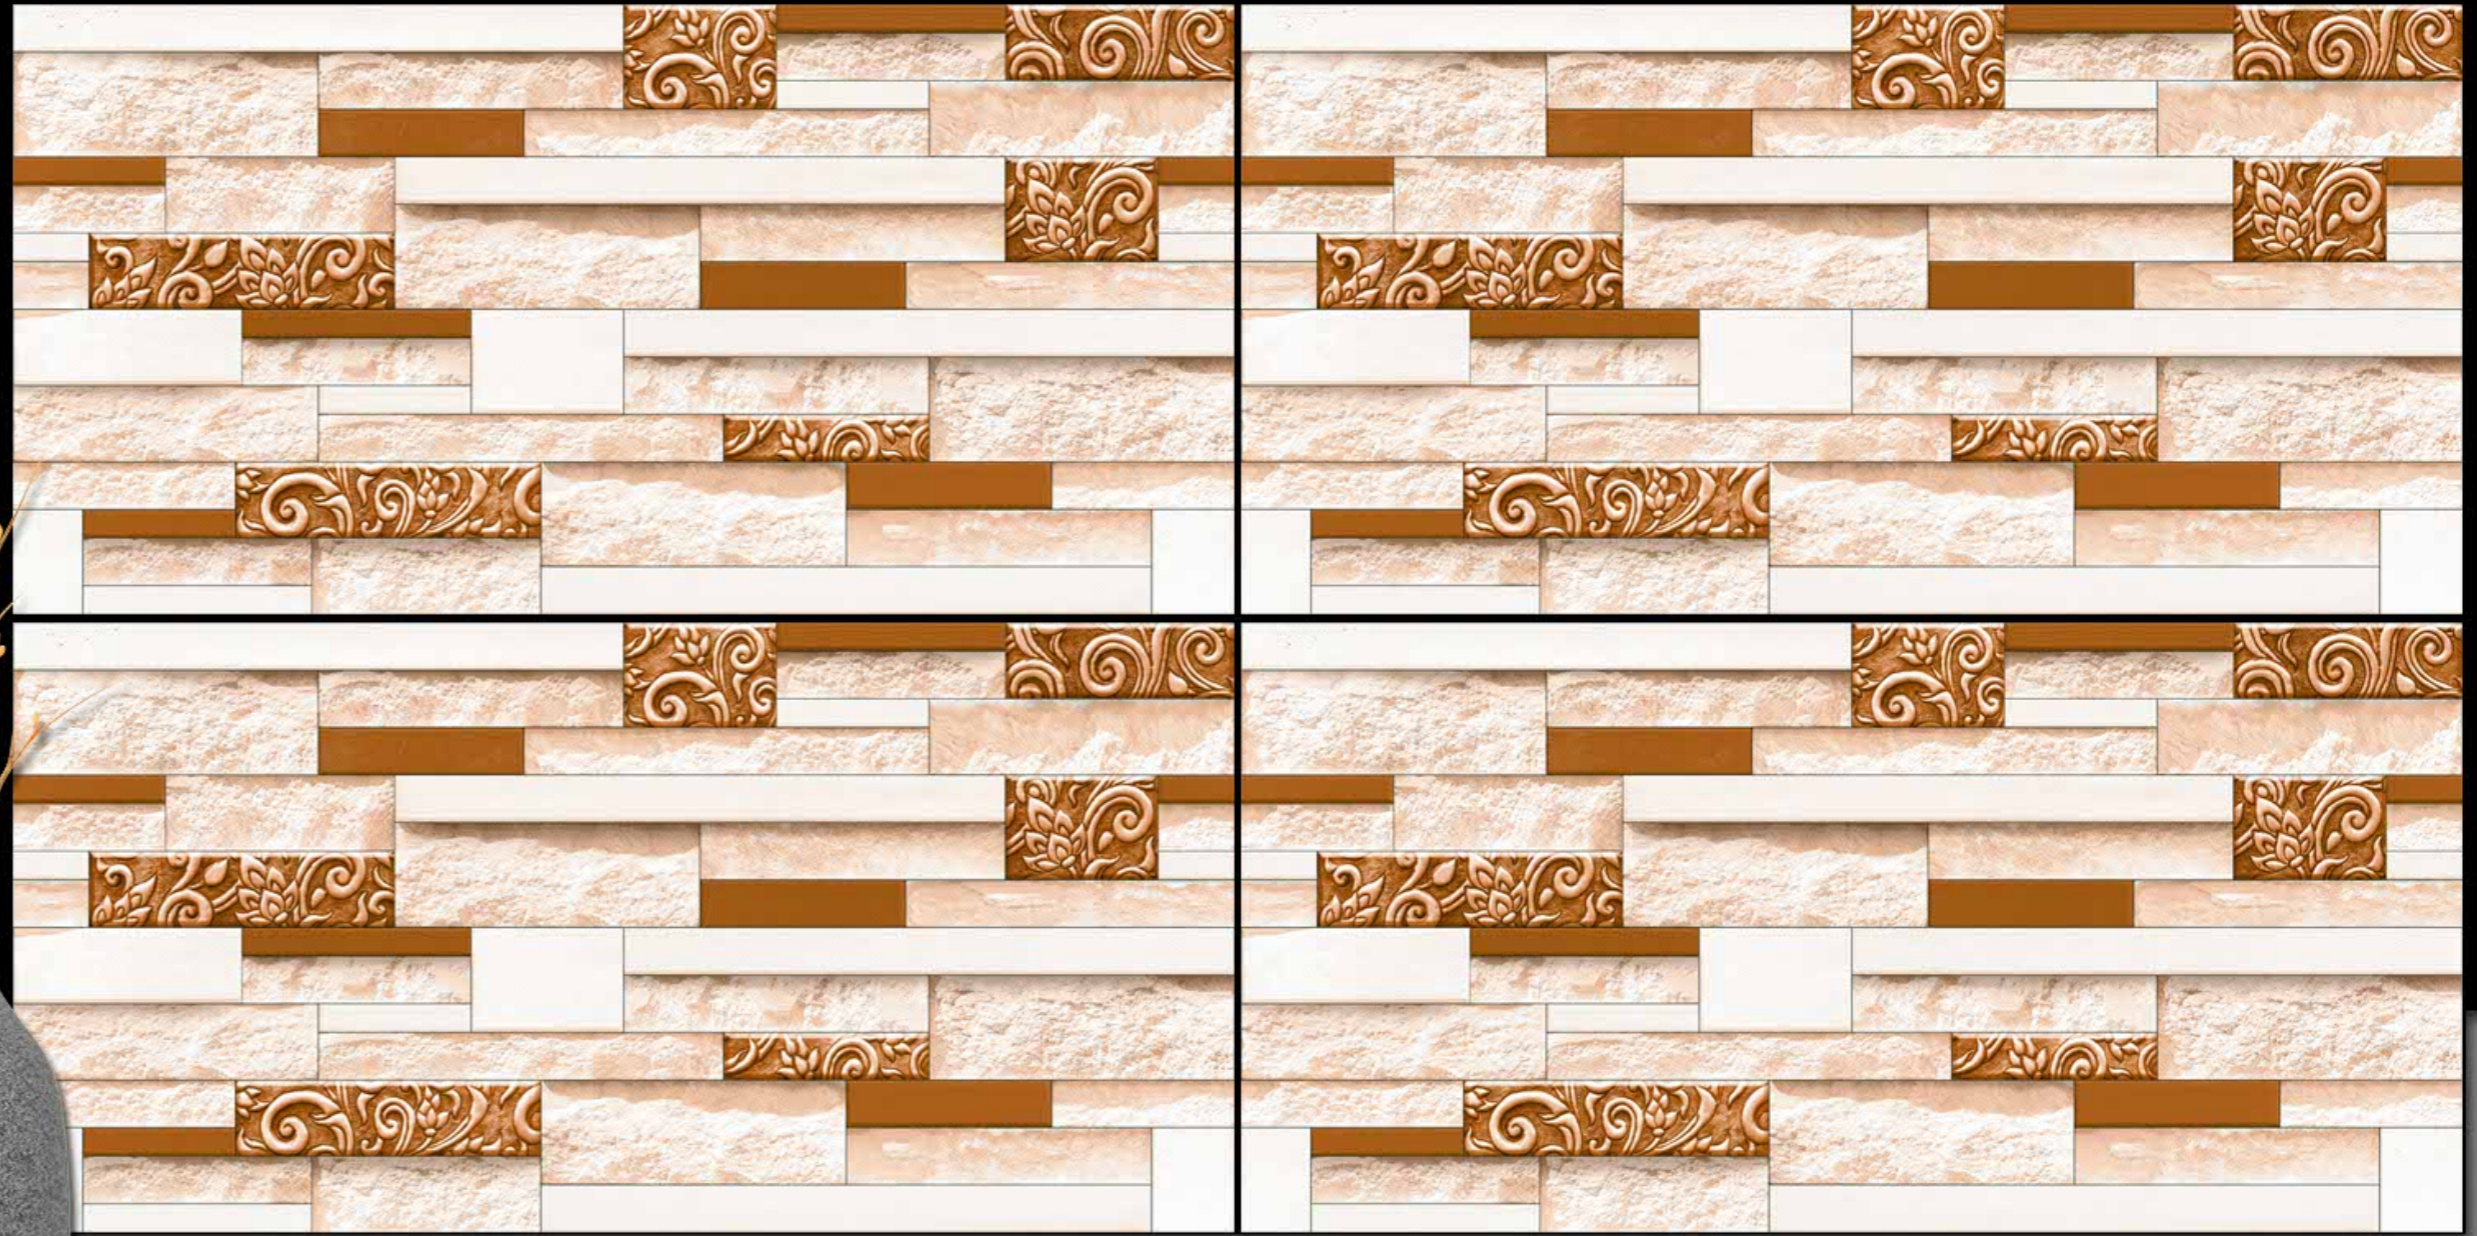

# 11013 (RANDOM)

HIGH DEPTH  
ELEVATION  
300x600 mm

Fire Resistance

Random Design

Eco Friendly

Waterproof