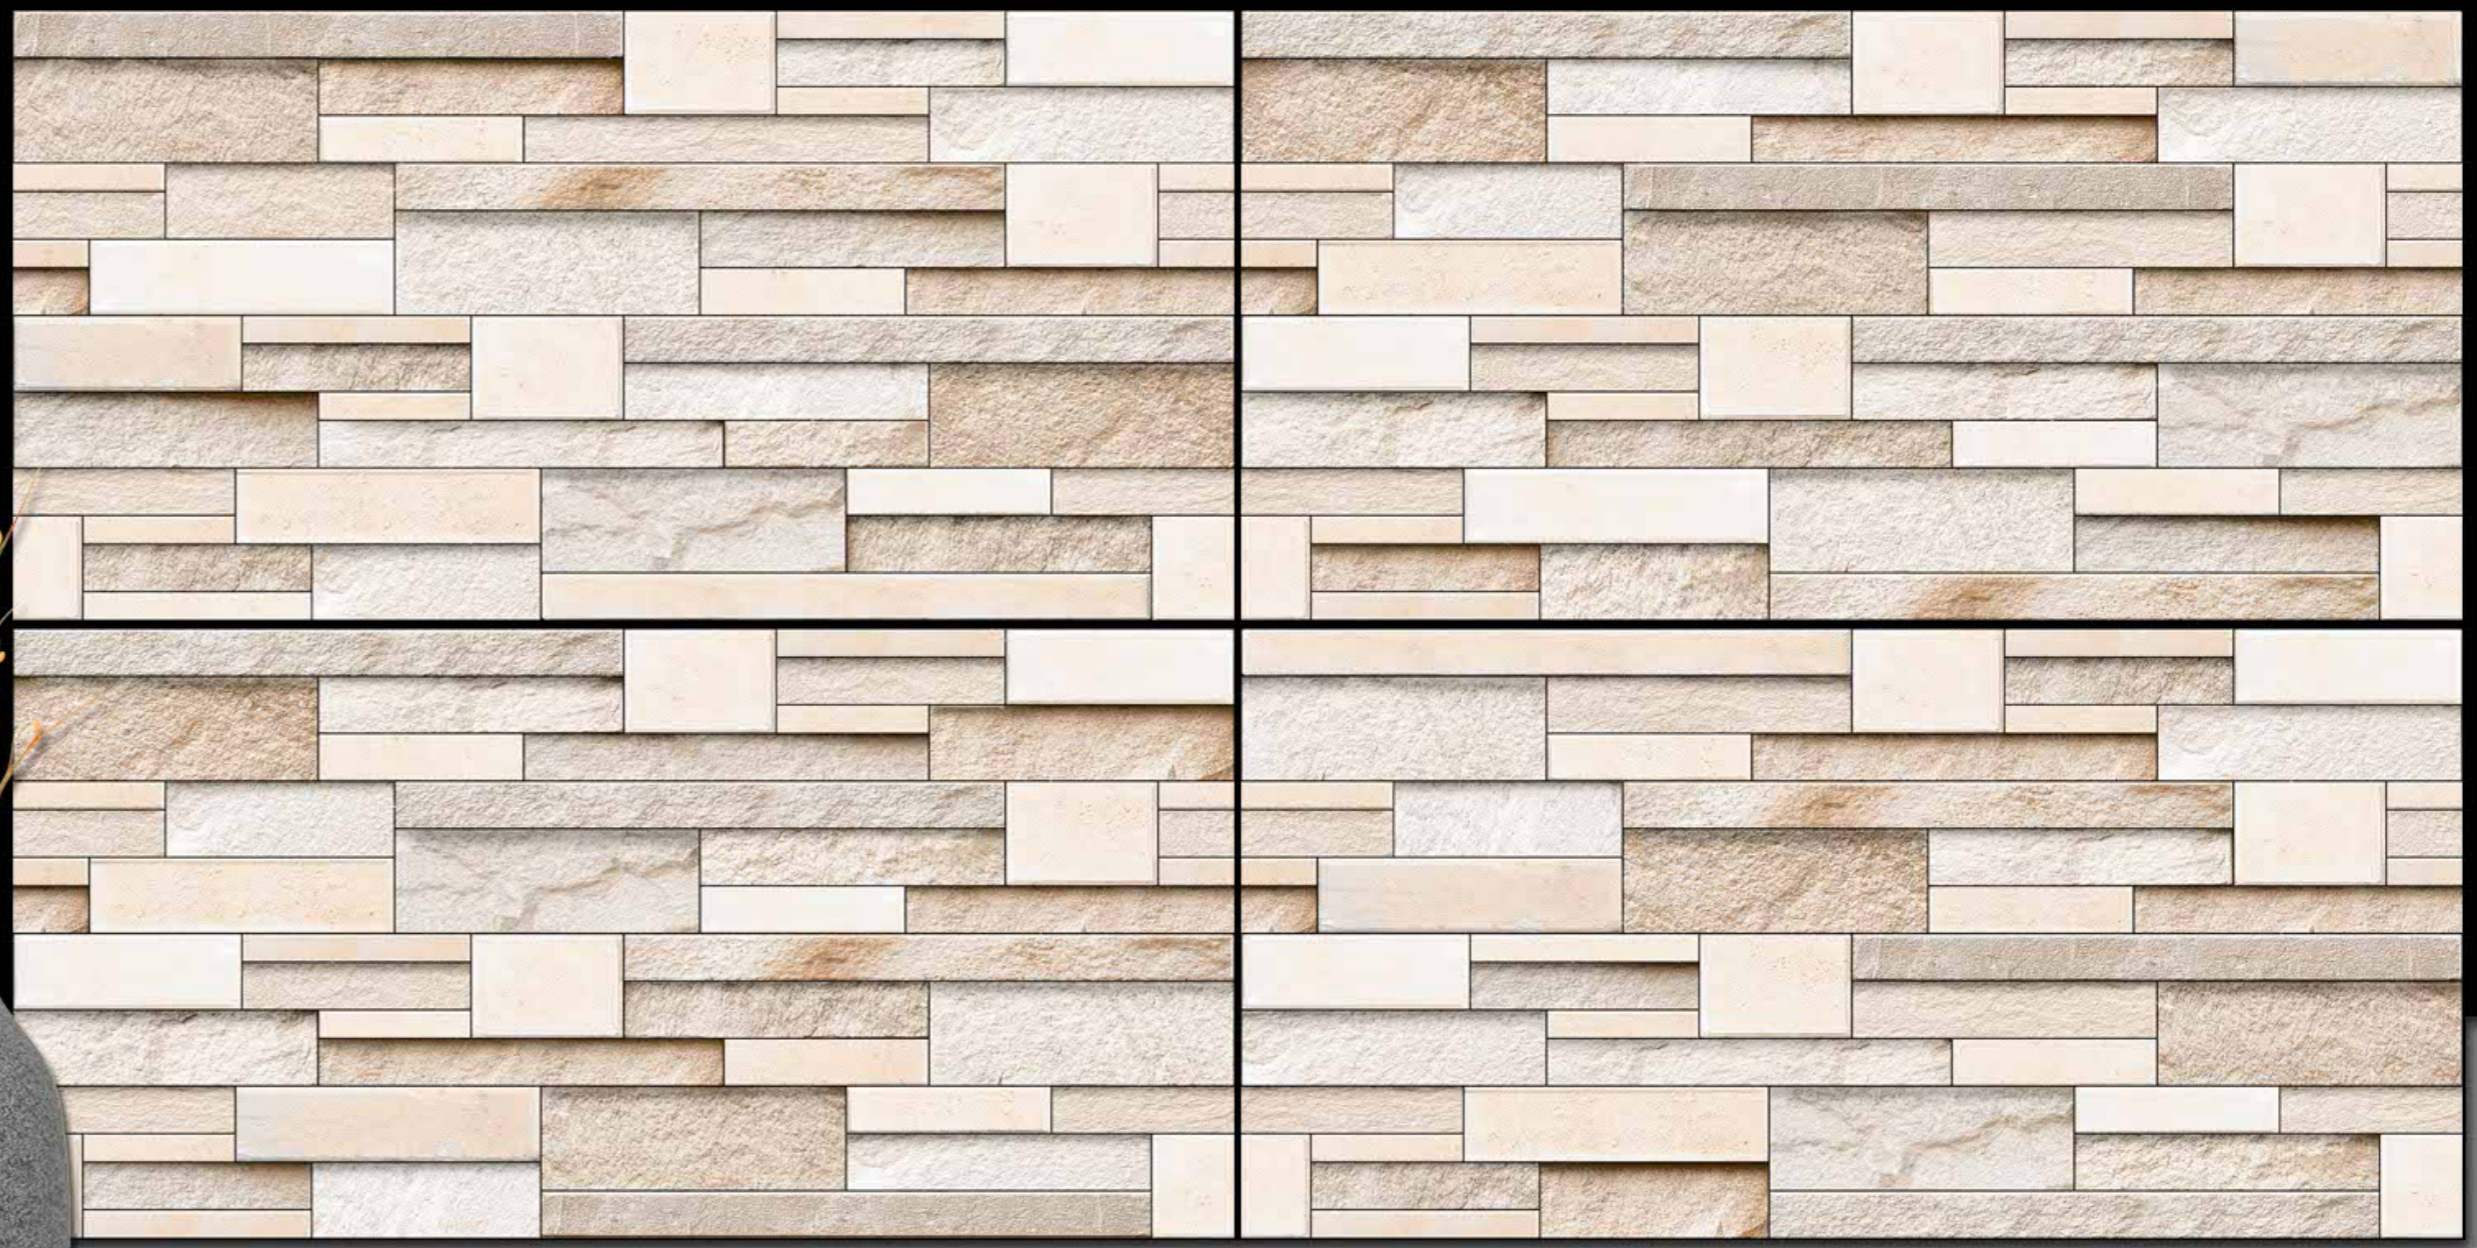

11065 (RANDOM)

HIGH DEPTH
ELEVATION
300x600 mm

- Fire Resistance
- Random Design
- Eco Friendly
- Waterproof