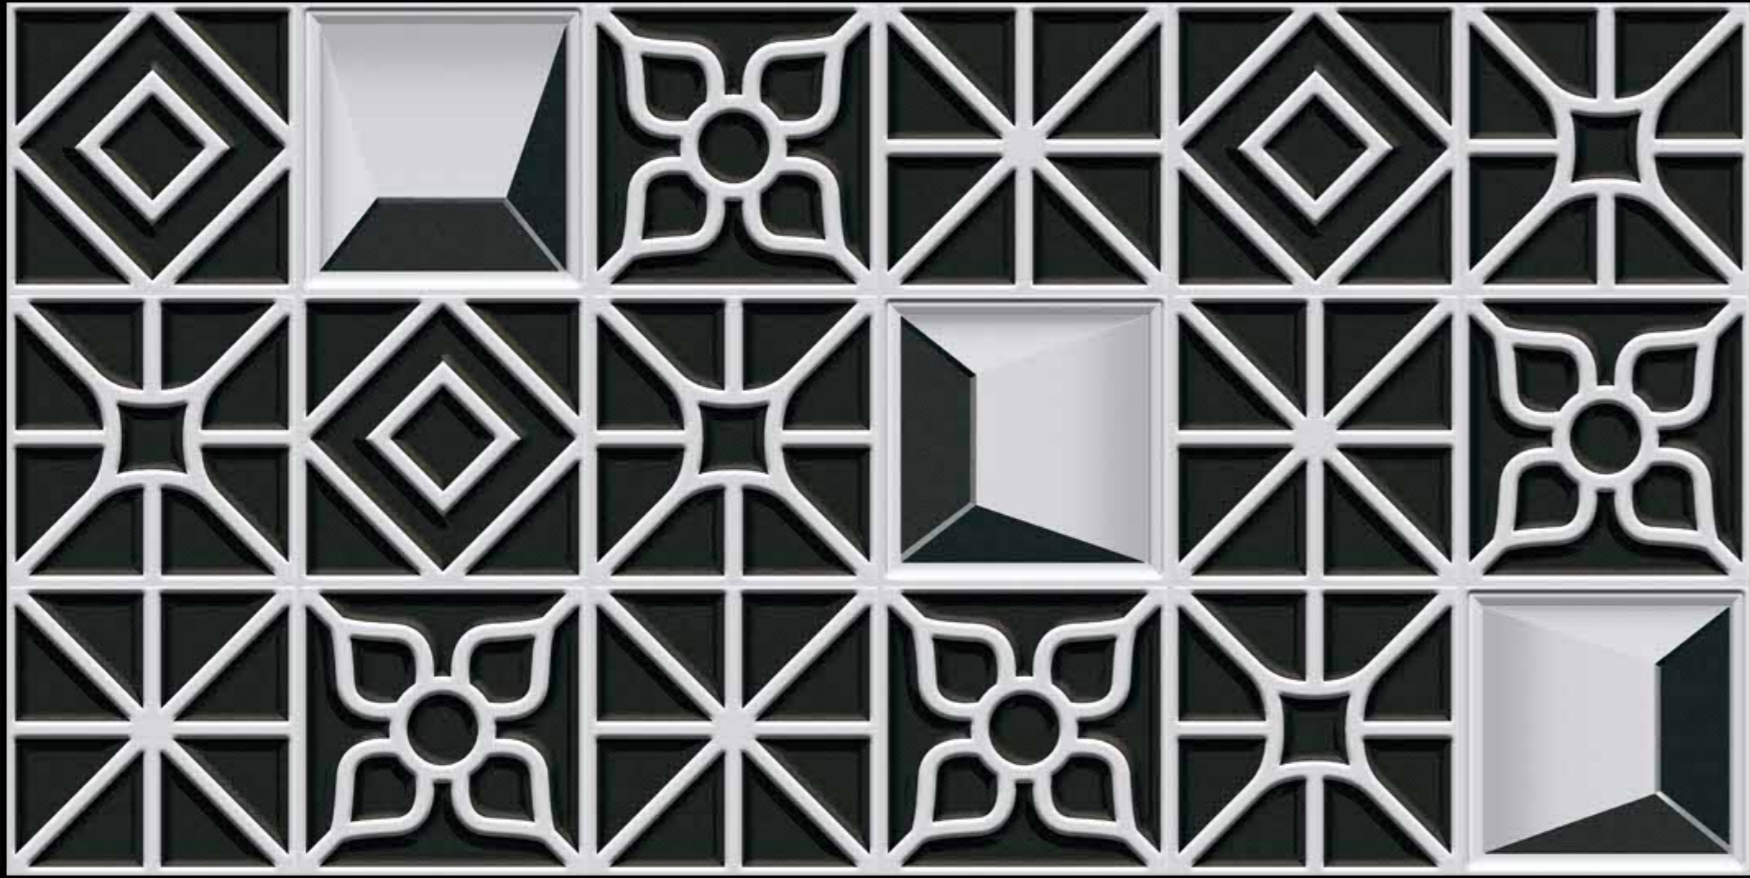

Random  
Design

Eco  
Friendly

Waterproof

11050

HIGH DEPTH  
ELEVATION  
300x600 mm

-   
Fire Resistance
-   
Random Design
-   
Eco Friendly
-   
Waterproof

11051

HIGH DEPTH  
ELEVATION  
300x600 mm