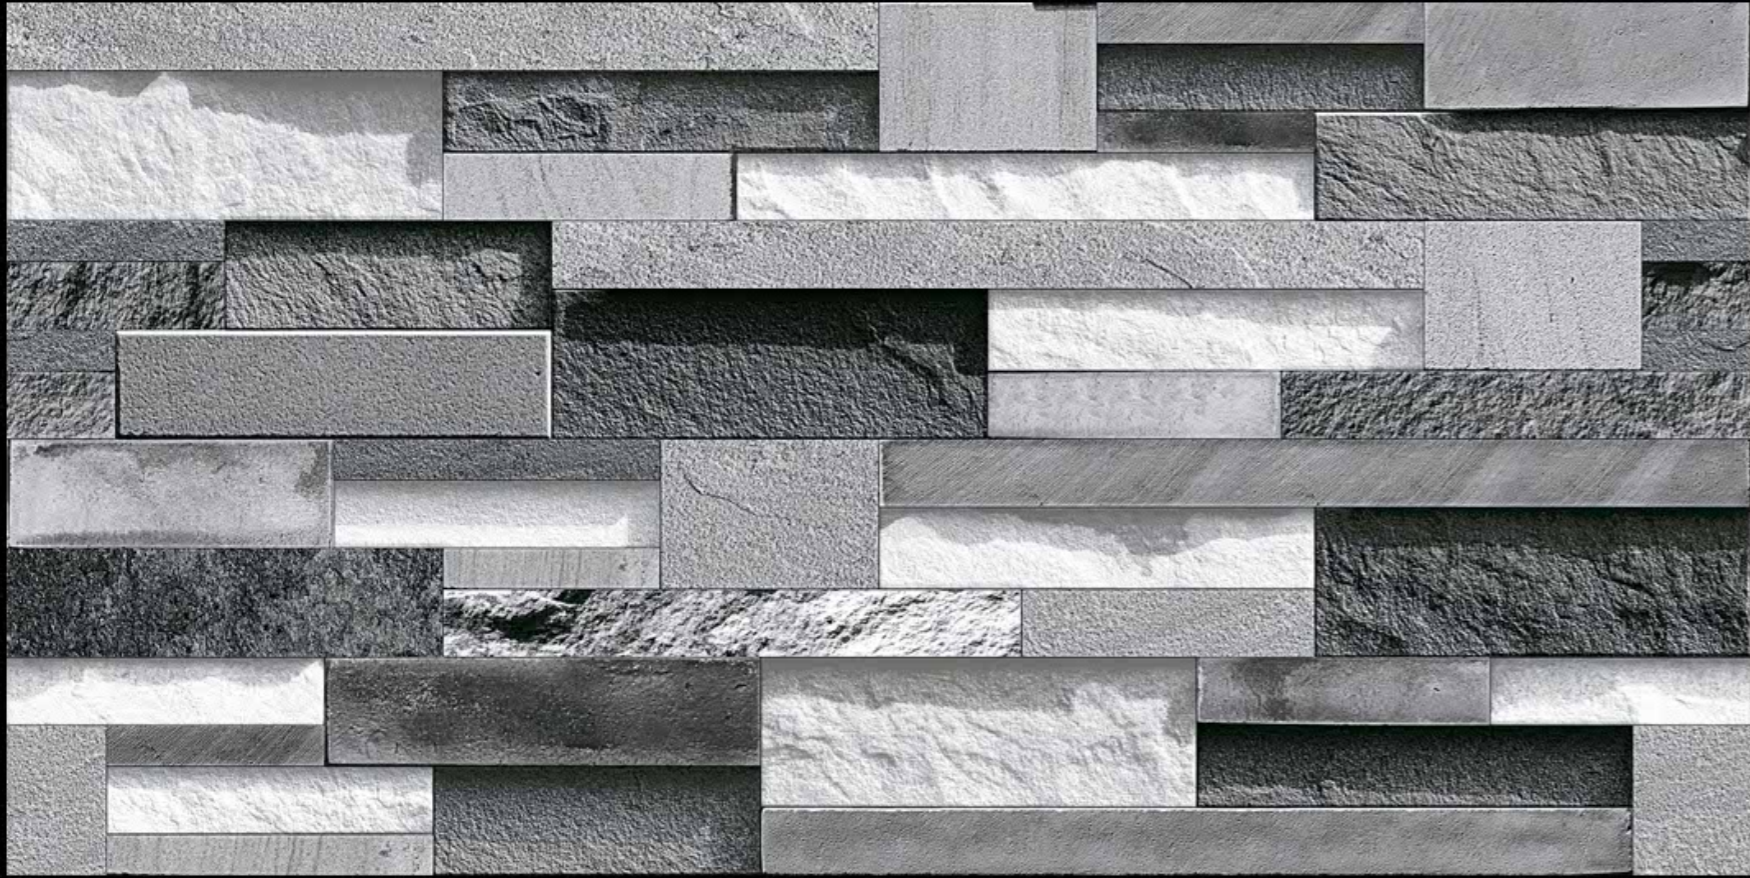

# 11013 (RANDOM)

HIGH DEPTH  
ELEVATION  
300x600 mm

Fire Resistance

Random Design

Eco Friendly

Waterproof