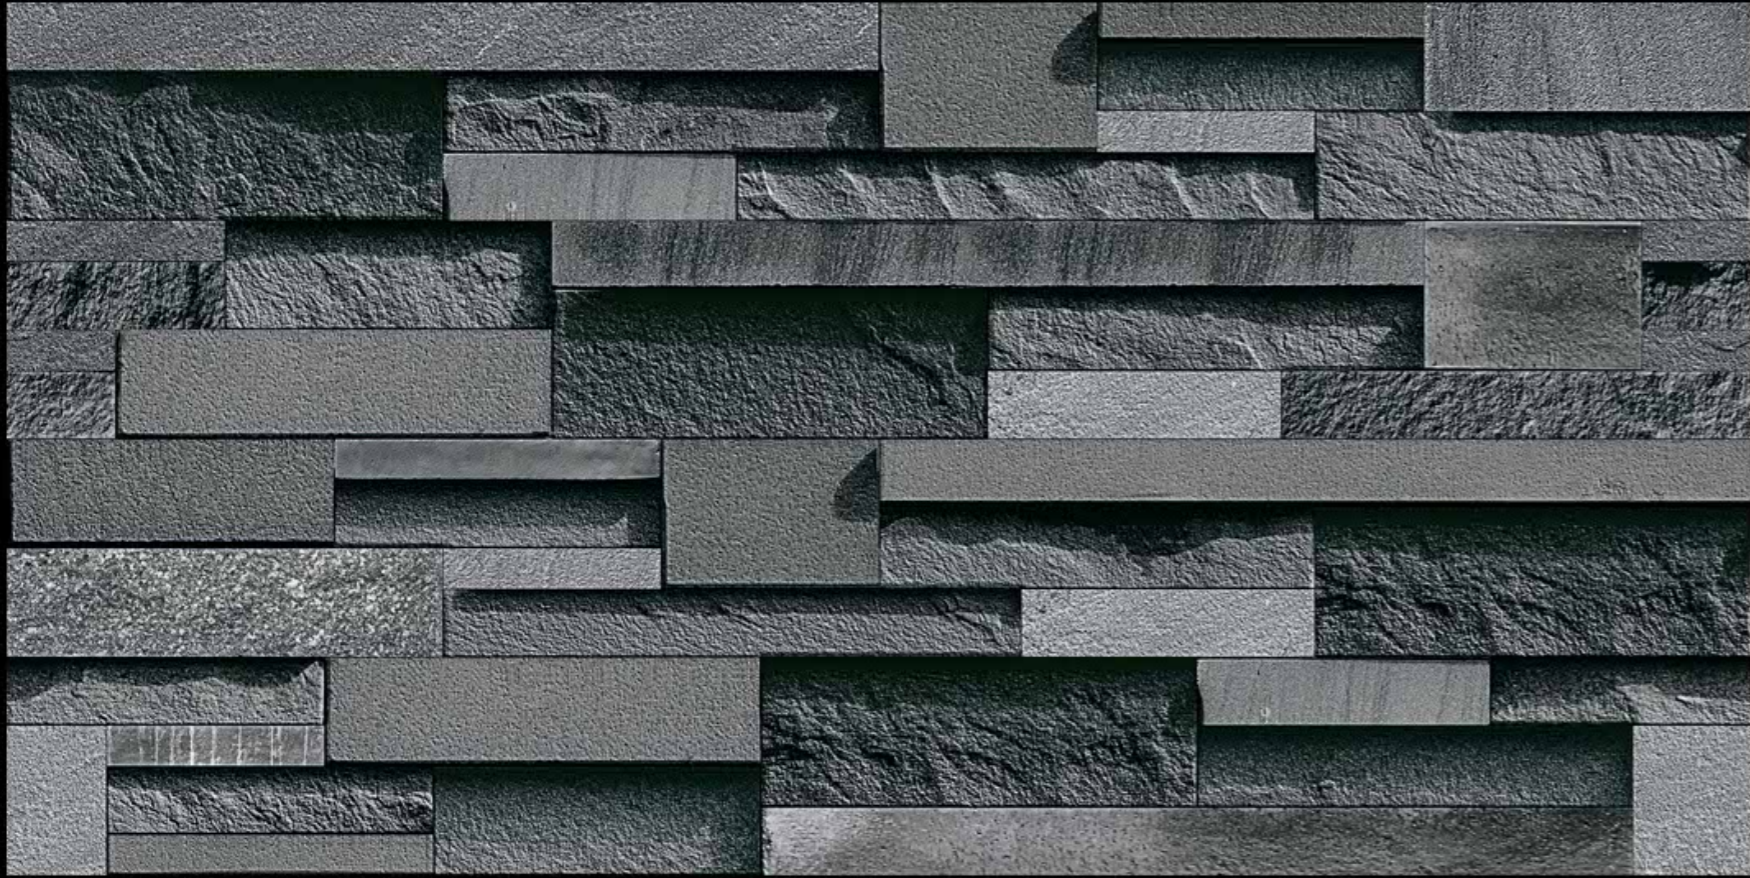

11071

HIGH DEPTH
ELEVATION
300x600 mm

Fire
Resistance

Random
Design

Eco
Friendly

Waterproof