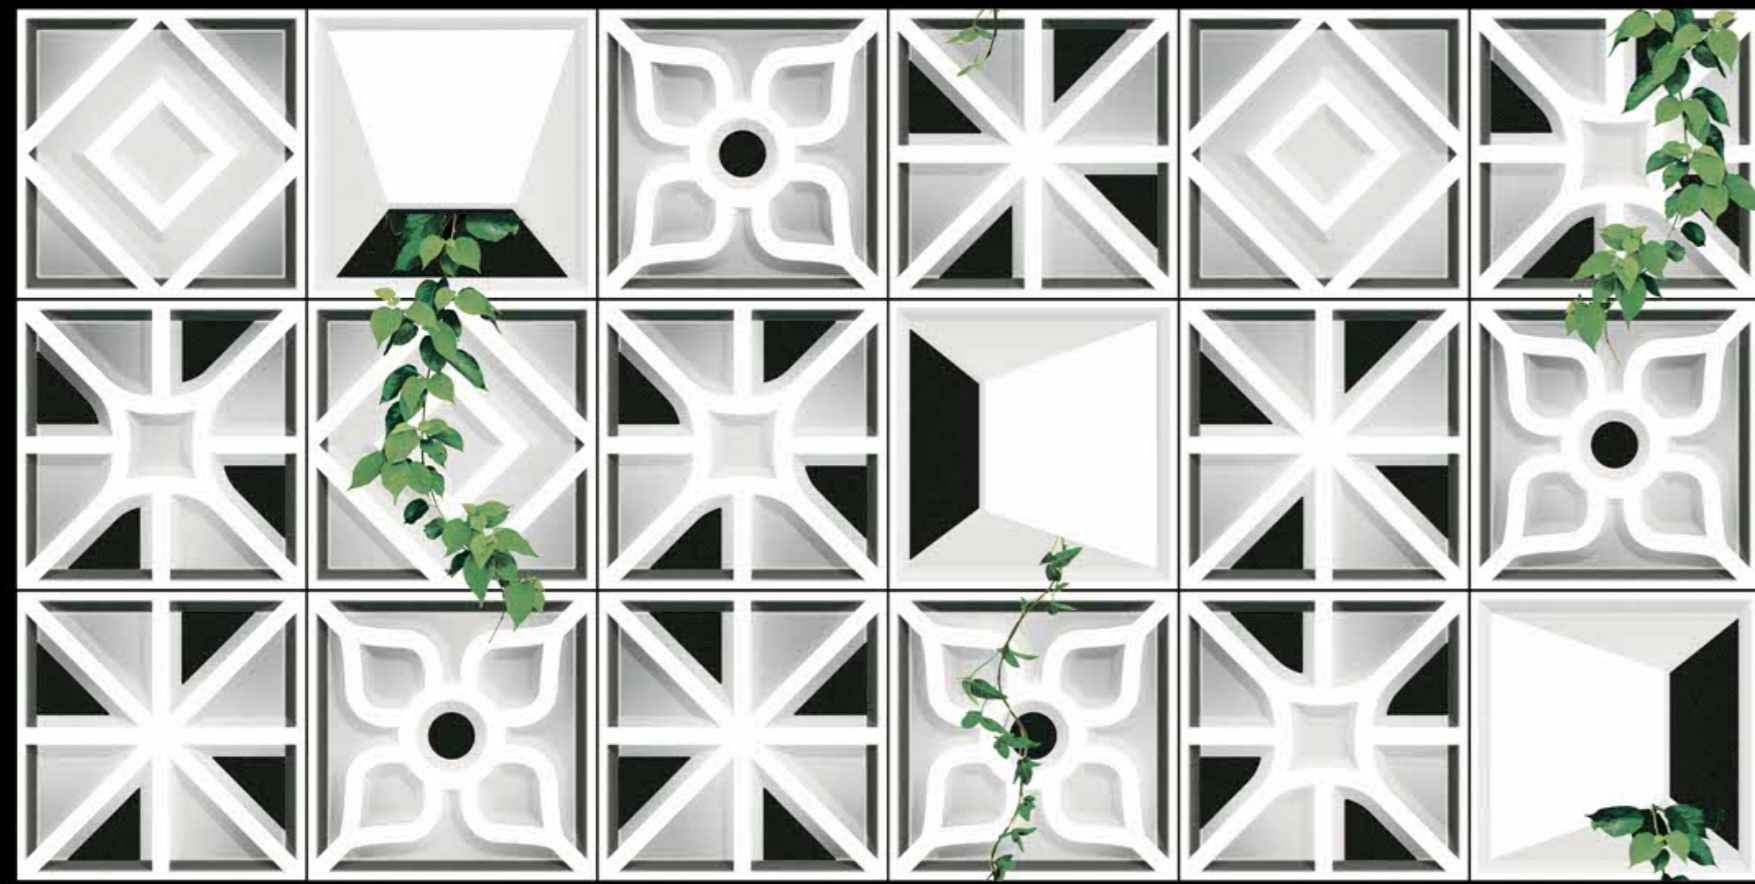

Waterproof

11035

HIGH DEPTH  
ELEVATION  
300x600 mm

Fire  
Resistance

Random  
Design

Eco  
Friendly

Waterproof

11047