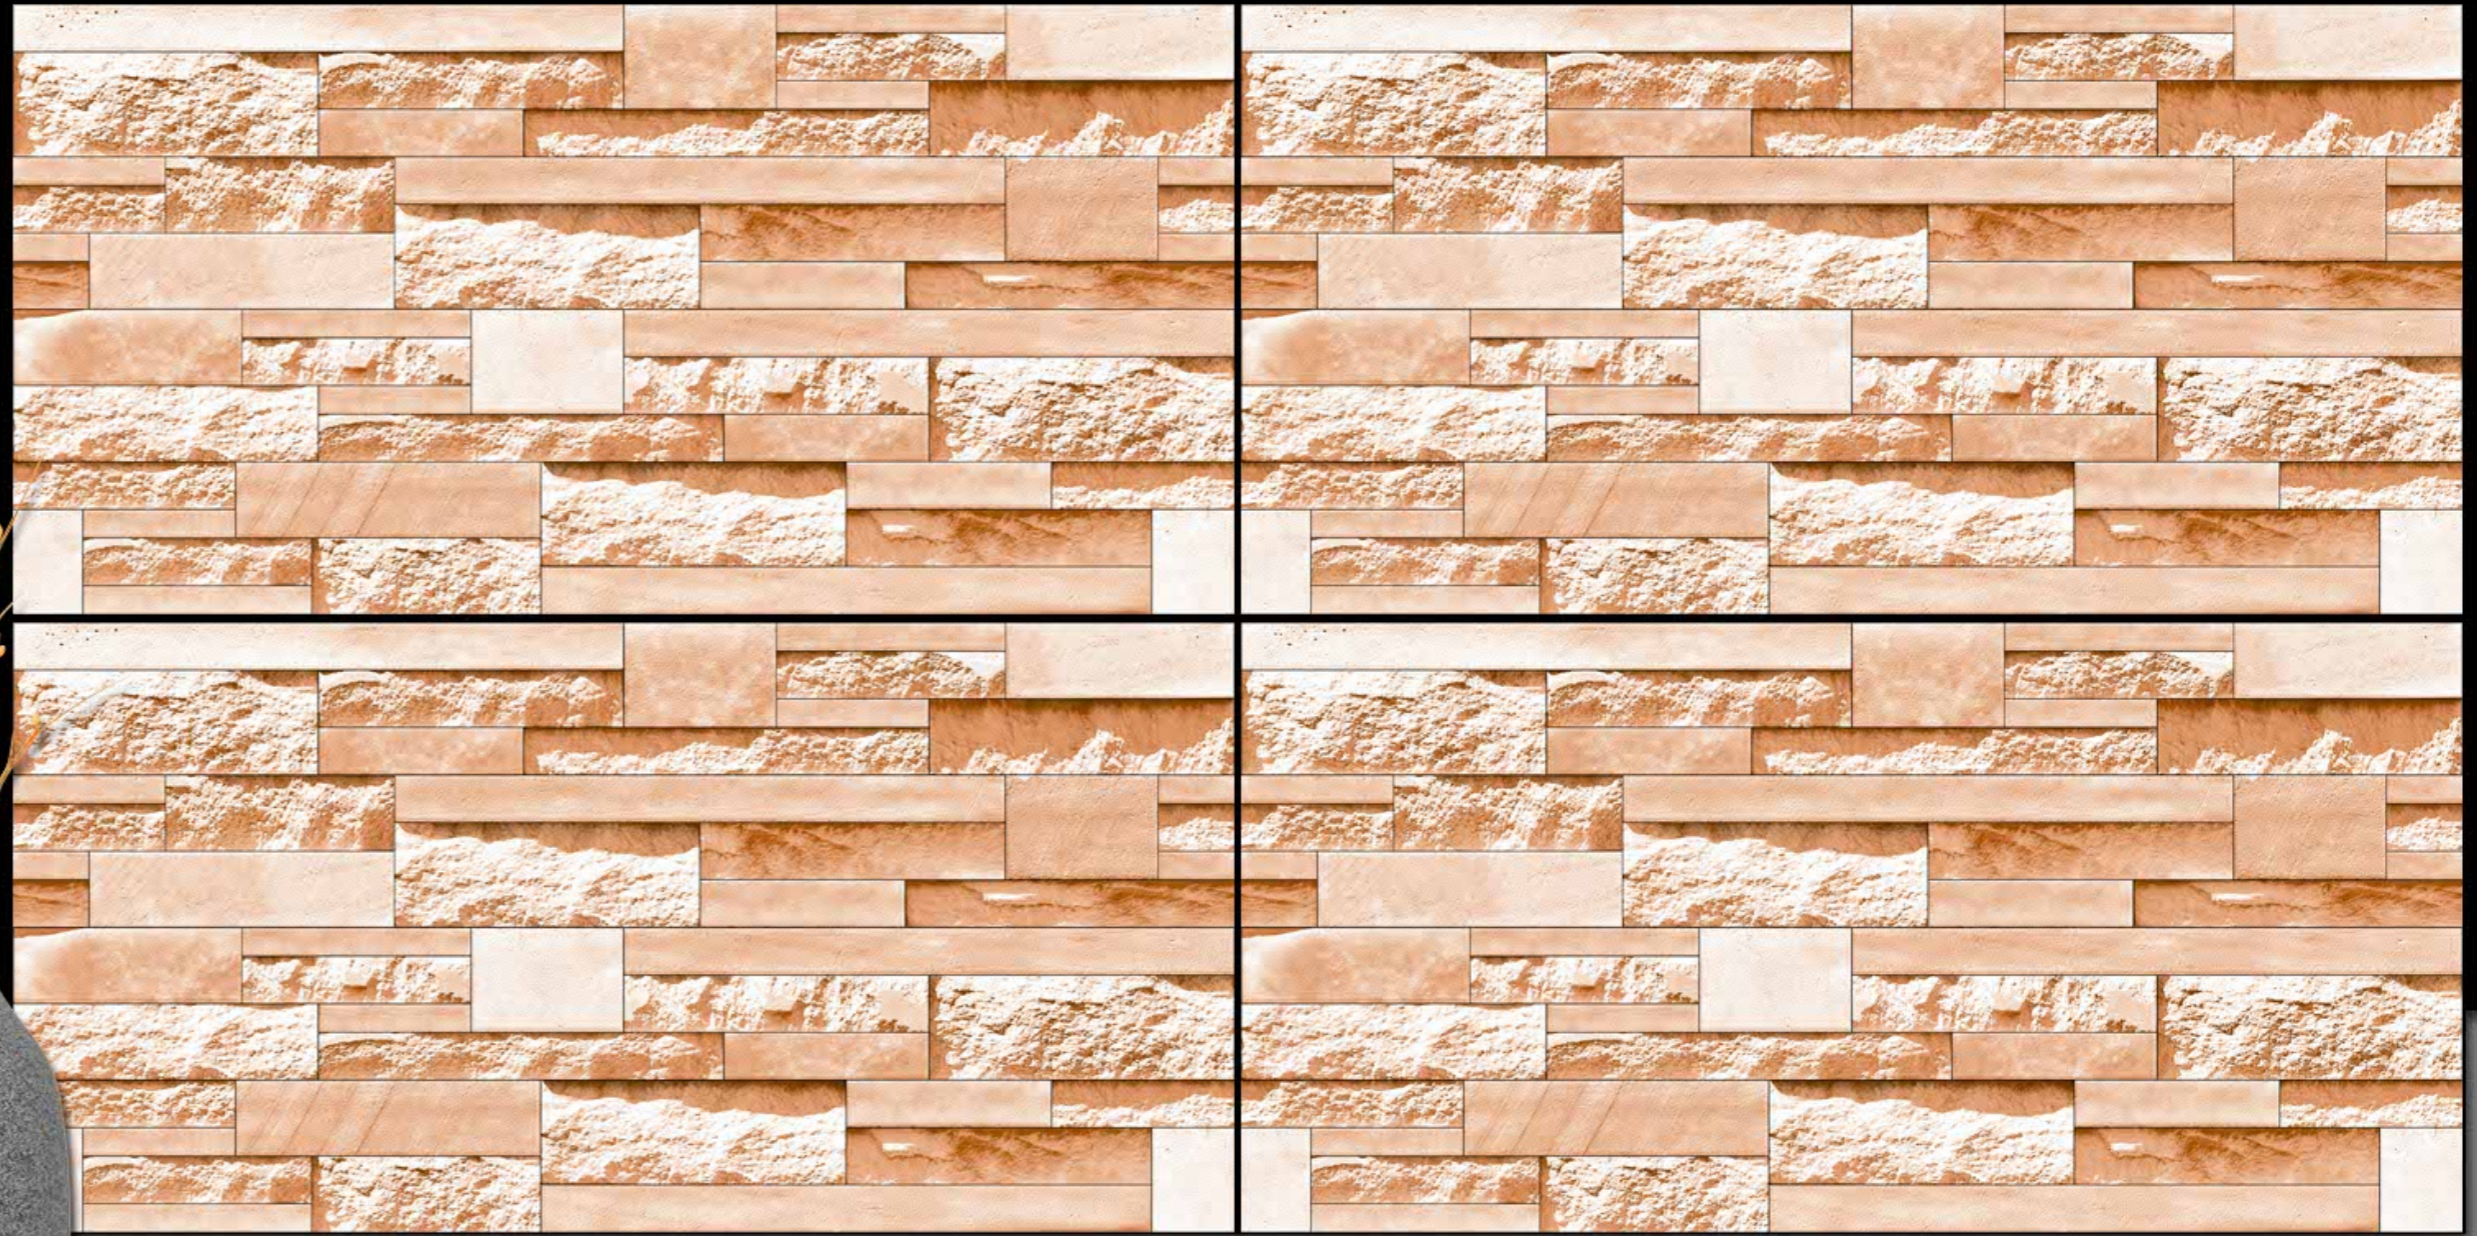

11034

HIGH DEPTH
ELEVATION
300x600 mm

Fire
Resistance

Random
Design

Eco
Friendly

Waterproof