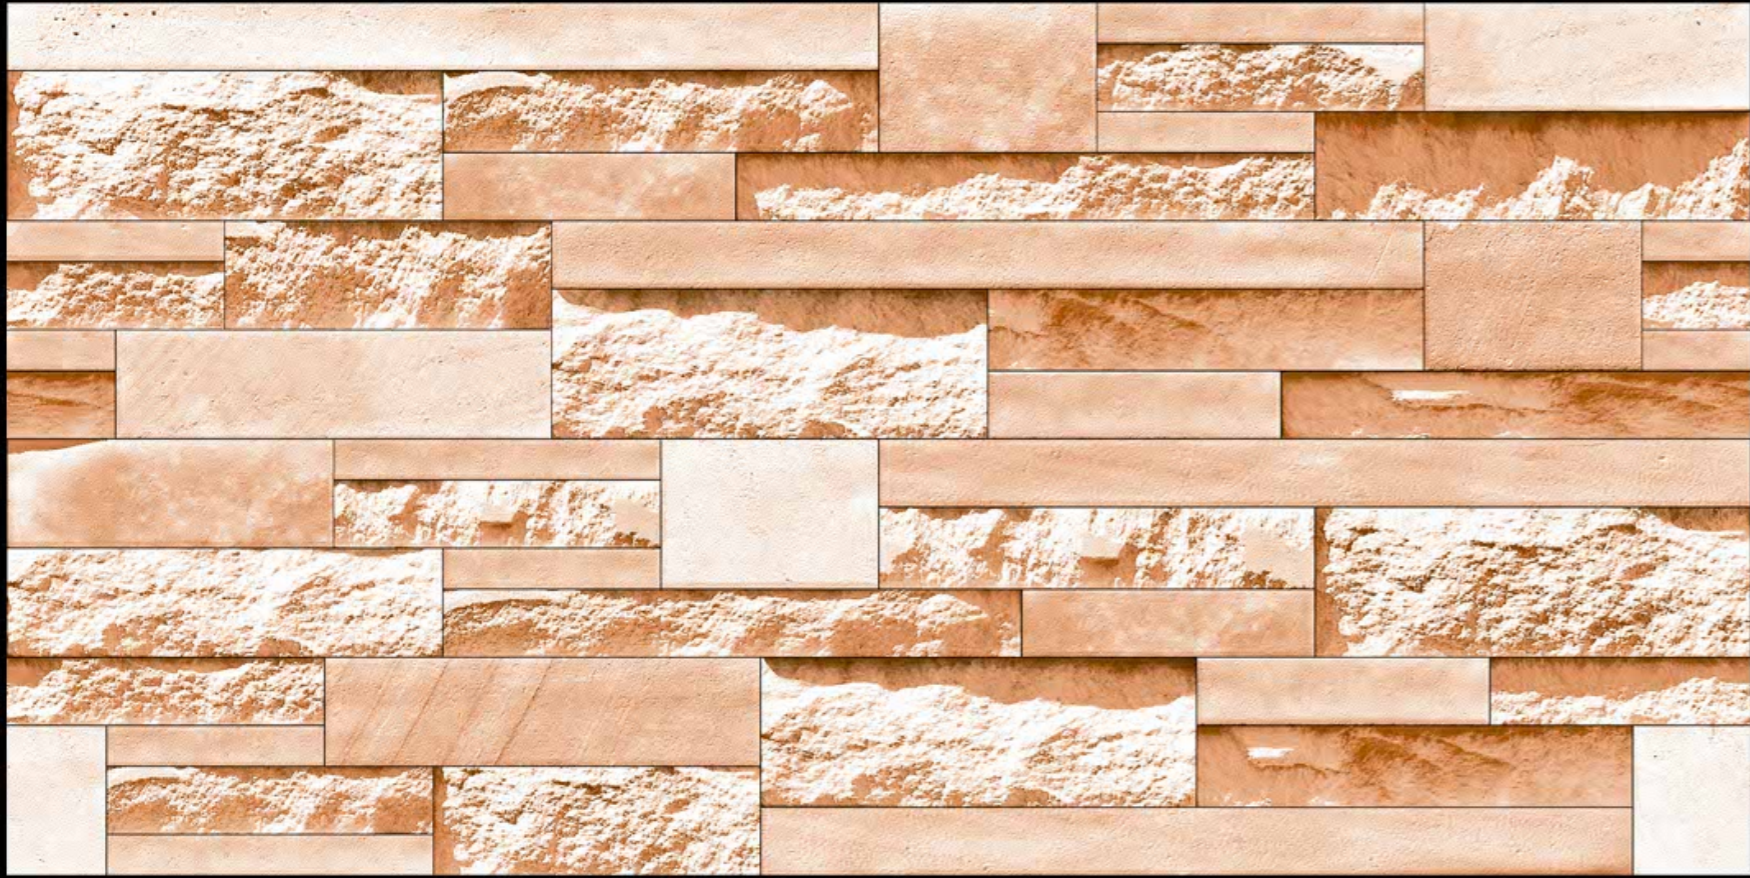

11034

HIGH DEPTH
ELEVATION
300x600 mm

Fire
Resistance

Random
Design

Eco
Friendly

Waterproof